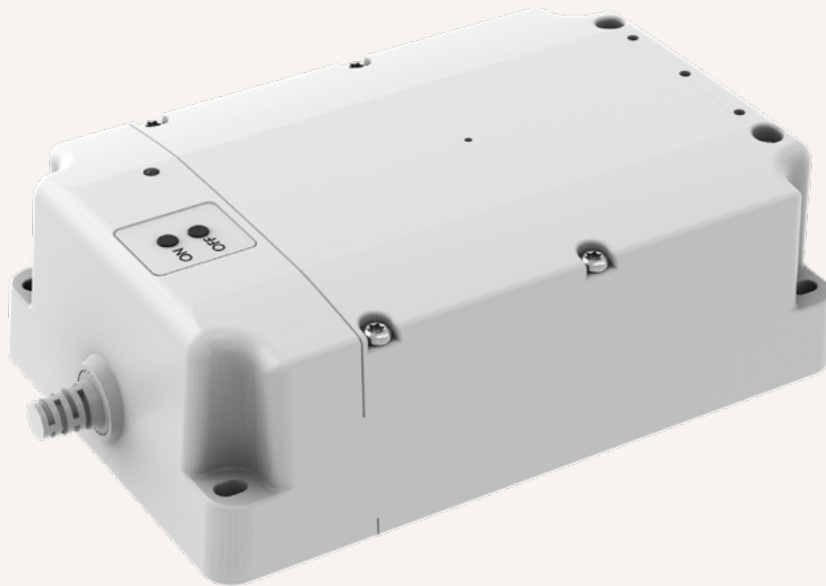

TBB2

series

Product Segments

- **Care Motion**
- **Comfort Motion**

General Features

Battery type	Lead acid, Lithium
Capacity	1.2Ah
Discharging voltage	24V DC, 1.2A
Charging voltage	29~45V DC
Color	Black or grey
IP rating	IP66W
Certificate	IEC60601-1, ES60601-1
LED indication (for charge / discharge status)	

Drawing

Standard Dimensions
(mm)

TBB2

Version: 20190729-F

Color	1 = Black	2 = Ivory white (Pantone 428C)		
Cable Length (mm)	1 = Straight, 1000	2 = Straight, 2000		
On / Off Switch	0 = Without	1 = With		
Buzzer	0 = Without	1 = With		
PCBA	1 = General	2 = Power saving function		
Battery	P = Lead-acid	L = Lithium		
IP Rating	1 = Without	2 = IP54	3 = IP66	4 = IP66W