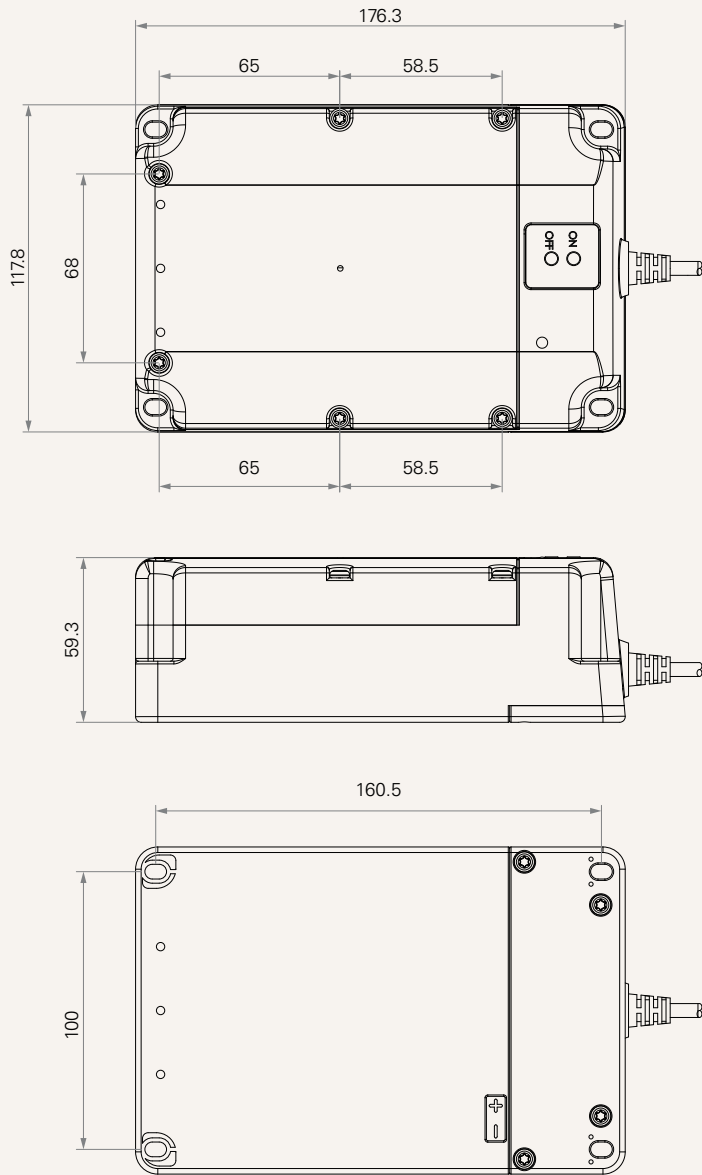

TBB2

series

Product Segments

- **Care Motion**
- **Comfort Motion**

General Features

Battery type	Lead acid, Lithium
Capacity	1.2Ah
Discharging voltage	24V DC, 1.2A
Charging voltage	29~45V DC
Color	Black or grey
IP rating	IP66W
Certificate	IEC60601-1, ES60601-1
LED indication (for charge / discharge status)	

Drawing

Standard Dimensions
(mm)

TBB2

Version: 20190729-F

Color	1 = Black	2 = Ivory white (Pantone 428C)		
Cable Length (mm)	1 = Straight, 1000	2 = Straight, 2000		
On / Off Switch	0 = Without	1 = With		
Buzzer	0 = Without	1 = With		
PCBA	1 = General	2 = Power saving function		
Battery	P = Lead-acid	L = Lithium		
IP Rating	1 = Without	2 = IP54	3 = IP66	4 = IP66W